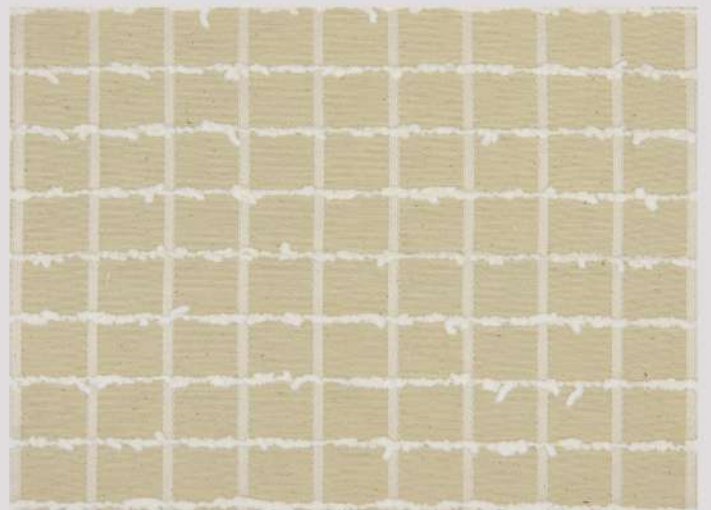

# LINEN MIX COLLECTION

Width : 140 cm

Suitable for Sofa

ZONE XXXV 05844  
COL 089

MINERVA CHENILLE FLORAL  
6995 BB COL 01 PEACHMENT

HAVANA IV TRANSCEND  
COL SPA

BOAVISTA 230  
COL SEASHELL

ZONE VI IMPERIALINO  
COL FANNA

URUGUAY SANGRO  
F 7089 COL 32

ZONE IX GALIANO  
COL WHEAT

BRIANZA 698  
COL AGORA

SUN SHINE CHENILLE  
PD 2951 COL CREAM

ZONE IX GRAVITY  
COL CHAMOIS

HAVANA V BEESON  
COL LILNEN

ZONE XXII SQUAREKNOT  
COL LINEN

ZONE XXXXI  
LB 272 COL 002

ZONE XXV ROLL  
COL NATURAL

ZONE XII ECLECTIC  
COL CREAM

CRESCENDO 1074  
COL CANAPA

WHITACKER STONE  
HAVEN COL HEMP

HAVANA IV FILMORE  
COL EGG

HAVANA V BEESON  
COL SAND

GRENADA STRIPE  
COL IVORY