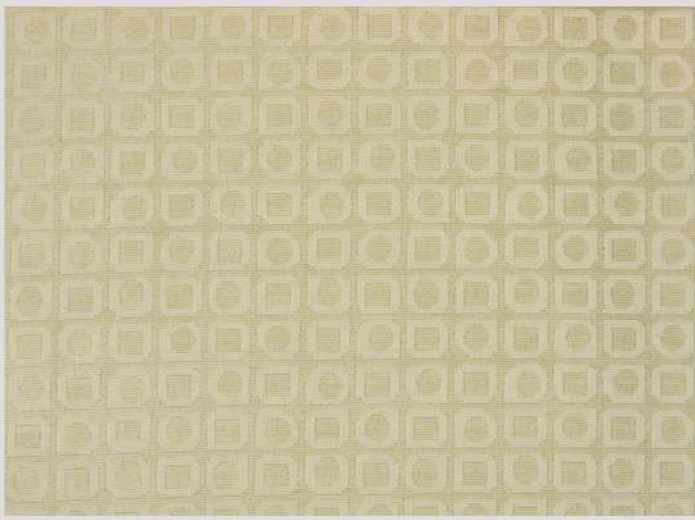

# LINEN MIX COLLECTION

Width : 140 cm

Suitable for Sofa

ZONE XXXV 05844  
COL 089

MINERVA CHENILLE FLORAL  
6995 BB COL 01 PEACHMENT

HAVANA IV TRANSCEND  
COL SPA

BOAVISTA 230  
COL SEASHELL

ZONE VI IMPERIALINO  
COL FANNA

URUGUAY SANGRO  
F 7089 COL 32

ZONE IX GALIANO  
COL WHEAT

BRIANZA 698  
COL AGORA

SUN SHINE CHENILLE  
PD 2951 COL CREAM

ZONE IX GRAVITY  
COL CHAMOIS

HAVANA V BEESON  
COL LILNEN

ZONE XXII SQUAREKNOT  
COL LINEN

ZONE XXXXI  
LB 272 COL 002

ZONE XXV ROLL  
COL NATURAL

ZONE XII ECLECTIC  
COL CREAM

CRESCENDO 1074  
COL CANAPA

WHITACKER STONE  
HAVEN COL HEMP

HAVANA IV FILMORE  
COL EGG

HAVANA V BEESON  
COL SAND

GRENADA STRIPE  
COL IVORY