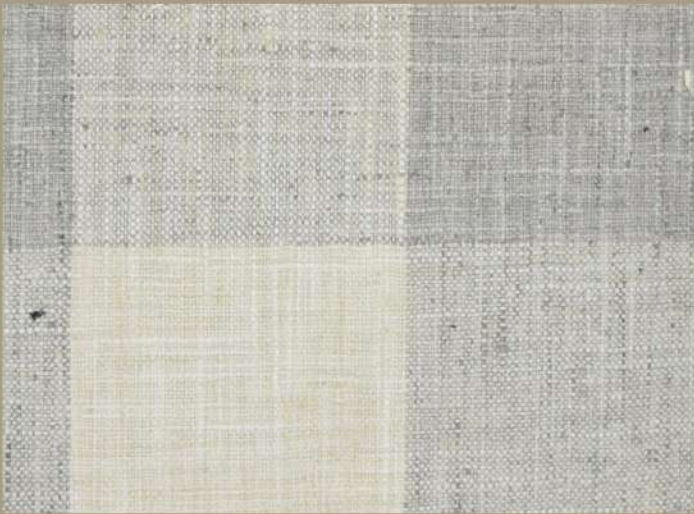

# LIFESTYLES COTON

Width : 140 cm

Suitable for Sofa

VALIDATE COL SNOWBALL

BRISBANE COL NATURAL

JUNCTURE COL IVORY

COLUMBIA COL DBY 757C

KETSINA  
COL ELGLOSS E IMPERIA 01

LAZER 834  
COL V-23 TOBACCO

A029 COL 1A

BUNGALOW COL BARK

SCOUT STRIPE COL TAUPE

JETLINE COL LA PLAYA

CHECK PLEAS  
COL MOONSTONE

PATTERN GALAPAGOS  
COL FLAX

OLYMPIC STRIPE  
COL FLAX PLUM