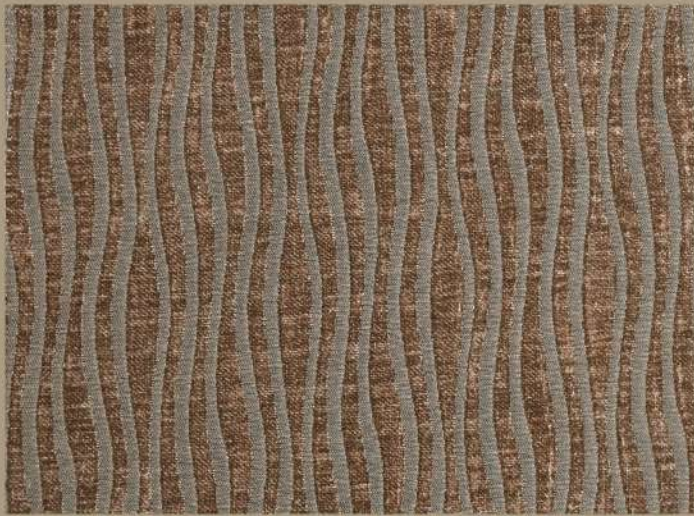

# SOLITAIRE

Composition : 100% Polyester

Width : 140 cm

Suitable for Curtain and Sofa

CURVED STRIPES COL 1C

CURVED STRIPES COL 2C

CURVED STRIPES COL 3C

CURVED STRIPES COL 4C

CURVED STRIPES COL 5C

CURVED STRIPES COL 6C

MARBLE COL 1D

MARBLE COL 6D

MARBLE COL 3D

MARBLE COL 4D

FLOWER COL 2B

FLOWER COL 6B