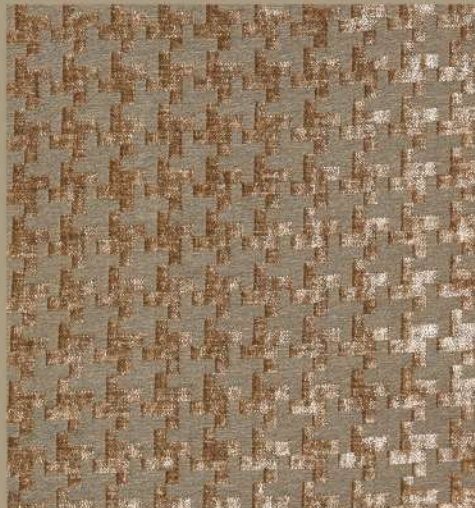

# SOLITAIRE

Composition : 100% Polyester

Width : 140 cm

Suitable for Curtain and Sofa

CURVED STRIPES COL 1C

CURVED STRIPES COL 2C

CURVED STRIPES COL 3C

CURVED STRIPES COL 4C

CURVED STRIPES COL 5C

CURVED STRIPES COL 6C

MARBLE COL 1D

MARBLE COL 6D

MARBLE COL 3D

MARBLE COL 4D

FLOWER COL 2B

FLOWER COL 6B

FLOWER COL 4B

FLOWER COL 5B

DAMASK COL 1A

DAMASK COL 2A

DAMASK COL 3A

DAMASK COL 4A

DAMASK COL 5A

DAMASK COL 6A